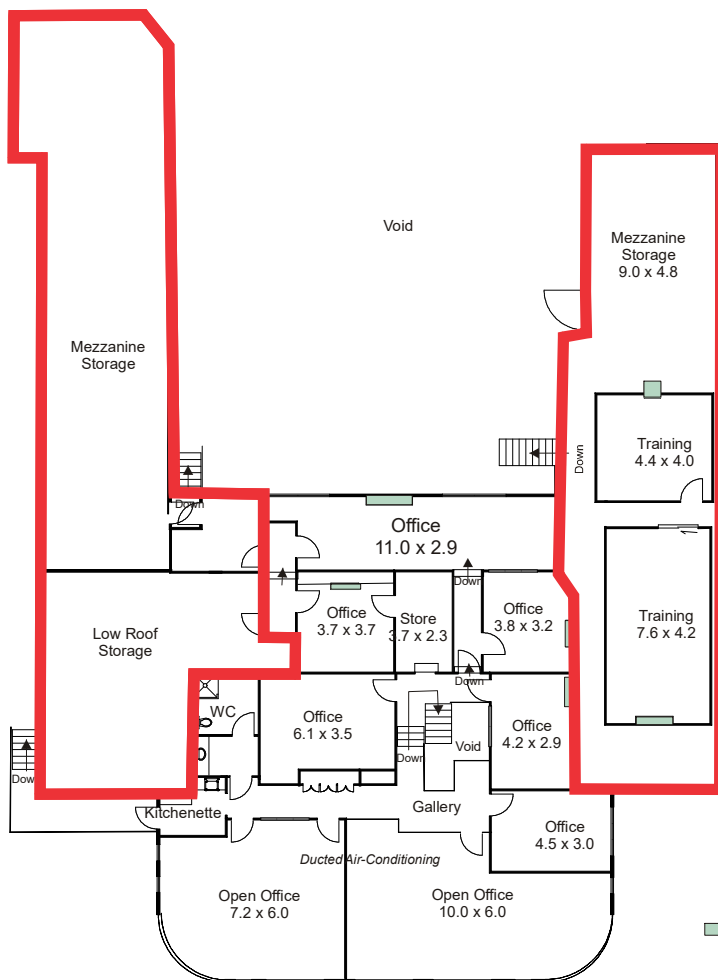

0m 5m **Lower Level**

**Upper Level Offices**

Scale 1:200  
0m 5m

**Area**

Ground Level	1,315 sq m
Lower Level	666 sq m
Total Mezzanine area	291 sq m

## 2 Palings Court Nerang

**Area**

Ground Level	1,315 sq m
Lower Level	666 sq m
Total Mezzanine area	291 sq m

 = Air-conditioning  
 Scale 1:200  