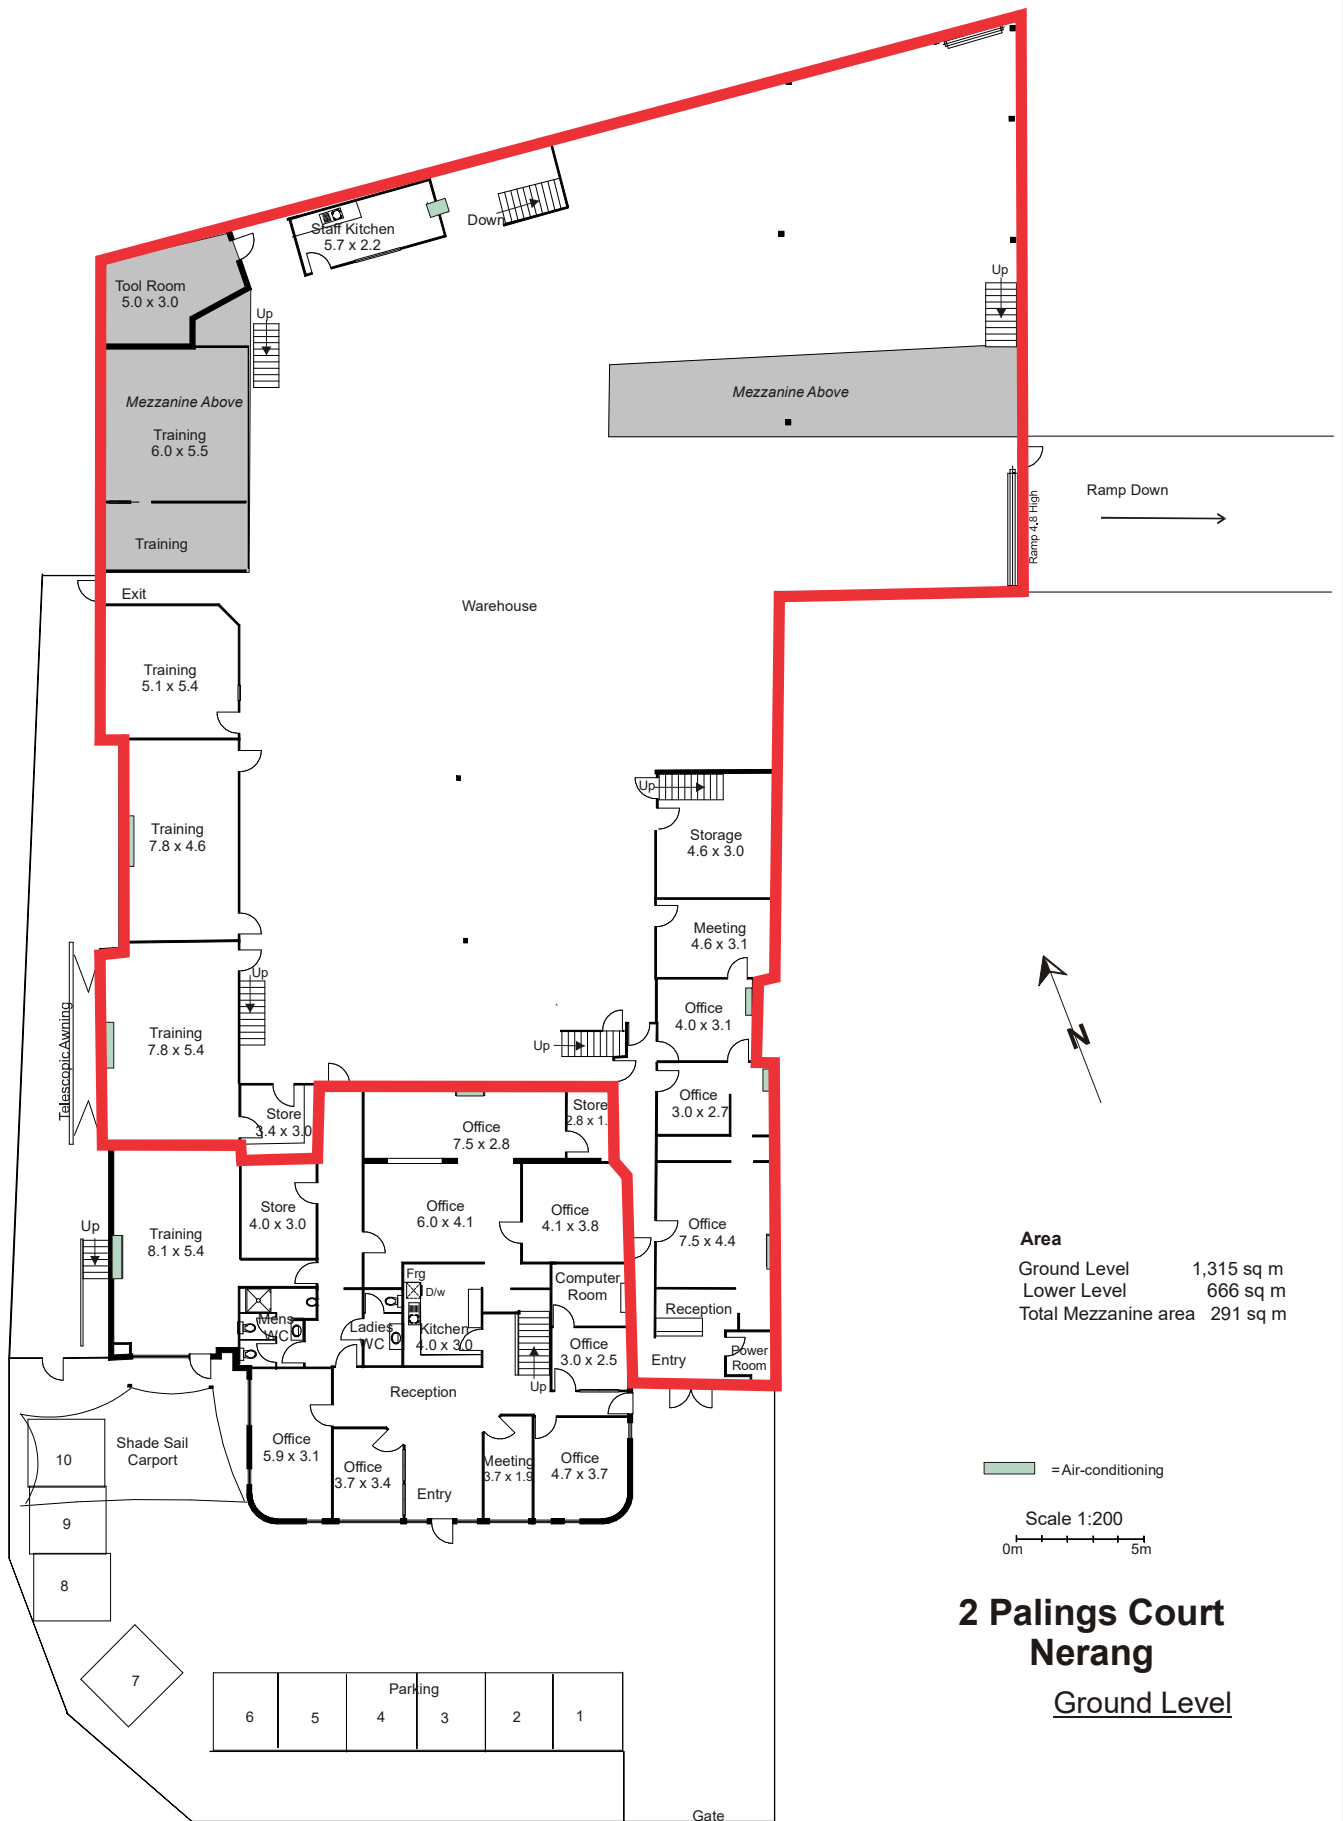

0m 5m **Lower Level**

**Upper Level Offices**

Scale 1:200  
0m 5m

**Area**

Ground Level	1,315 sq m
Lower Level	666 sq m
Total Mezzanine area	291 sq m

## 2 Palings Court Nerang

**Area**

Ground Level	1,315 sq m
Lower Level	666 sq m
Total Mezzanine area	291 sq m

 = Air-conditioning  
 Scale 1:200  