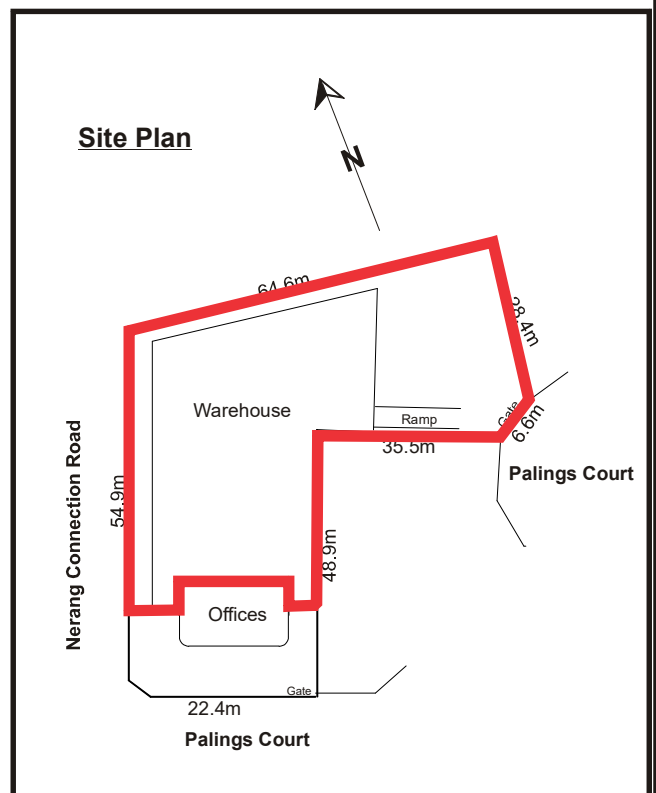

0m 5m **Lower Level**

**Upper Level Offices**

Scale 1:200  
0m 5m

**Area**

Ground Level	1,315 sq m
Lower Level	666 sq m
Total Mezzanine area	291 sq m

## 2 Palings Court Nerang

**Area**

Ground Level	1,315 sq m
Lower Level	666 sq m
Total Mezzanine area	291 sq m

 = Air-conditioning  
 Scale 1:200  