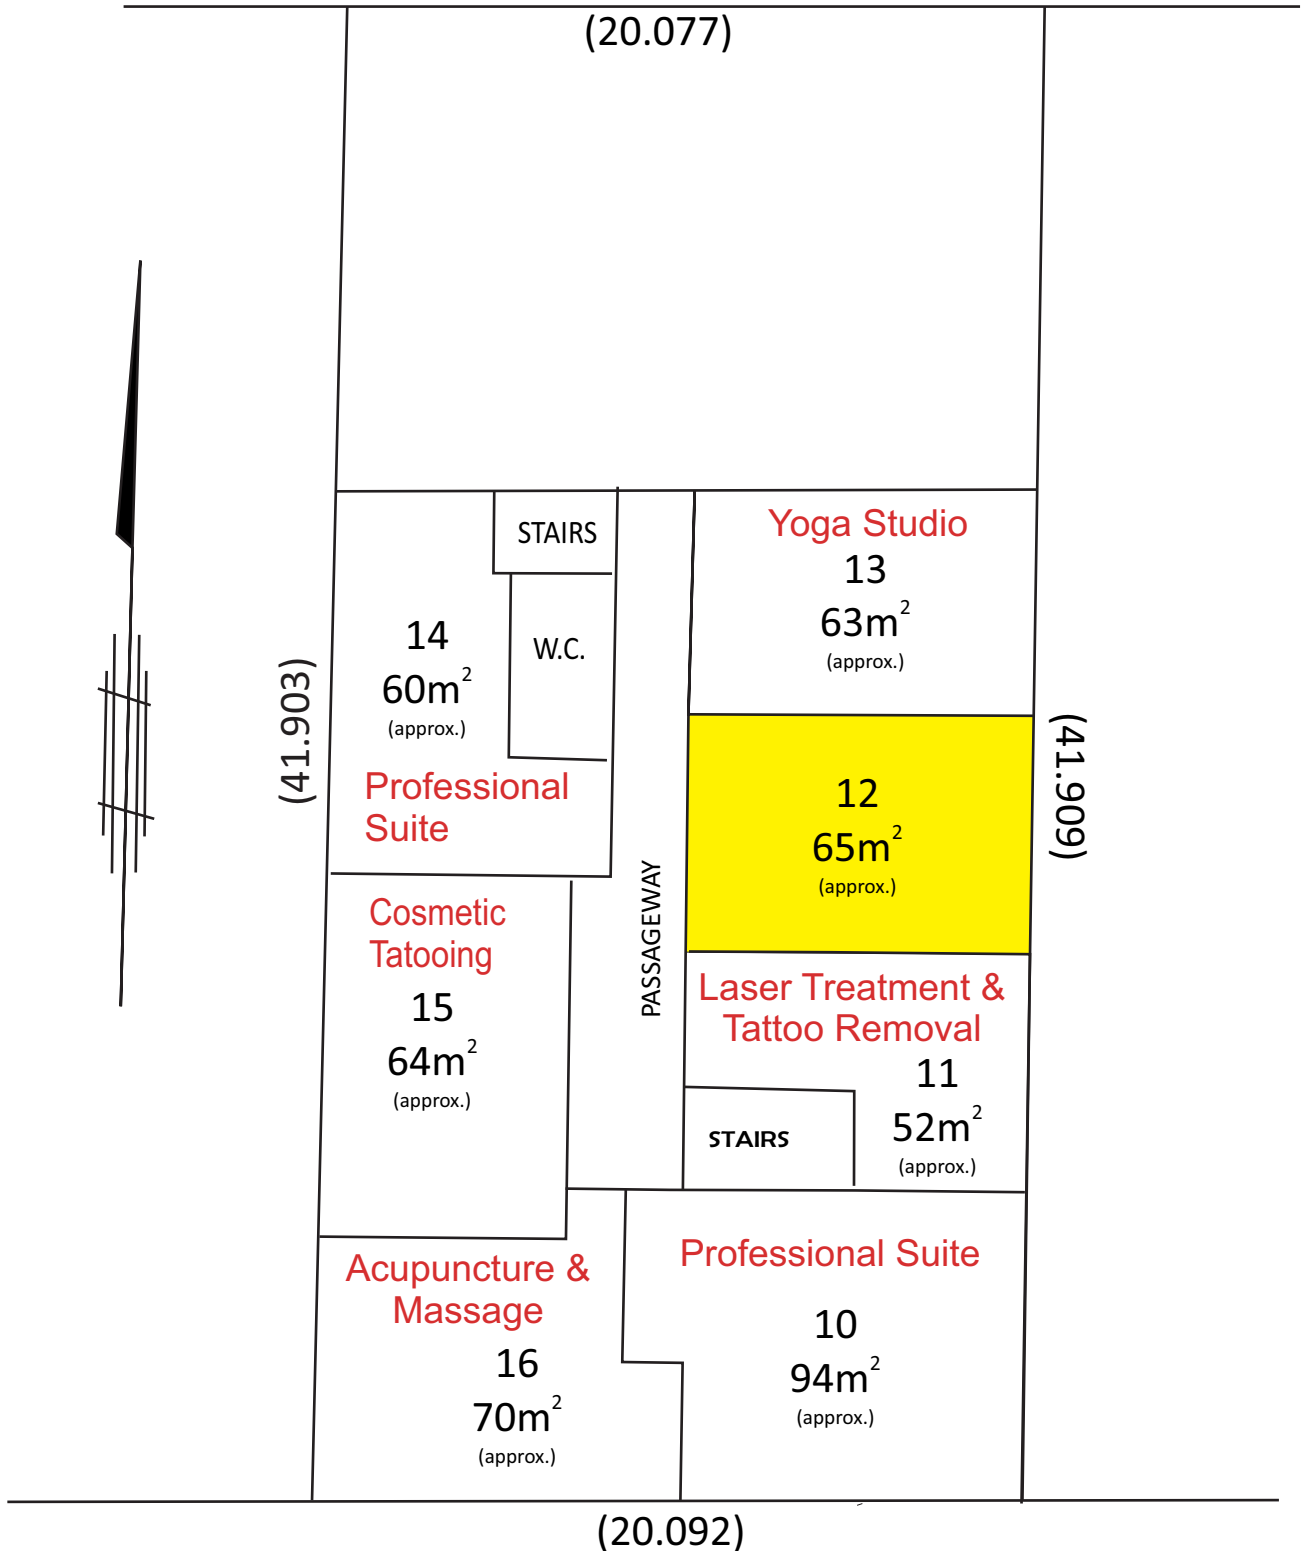

THE FIRST FLOOR OF A BUILDING ERECTED ON  
LOT 443 ON PLAN WD 5588  
PARISH OF NERANG, COUNTY OF WARD

BARRANBALI STREET

THOMAS DRIVE