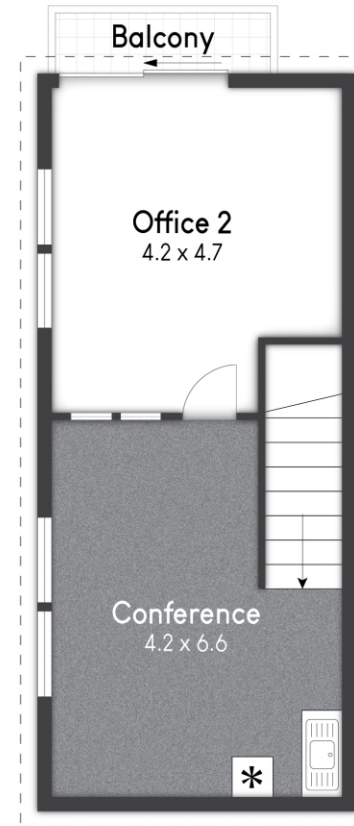

Lower Level - 147m<sup>2</sup>

Mezzanine - 41m<sup>2</sup>

6/12 Distribution Ave,  
Molendinar

Wayne Robbie  
0419 772 867

2 Kitchenettes

1 Bathroom

3 Parking

Internal: 188 m<sup>2</sup>

Rear Yard: 45 m<sup>2</sup>