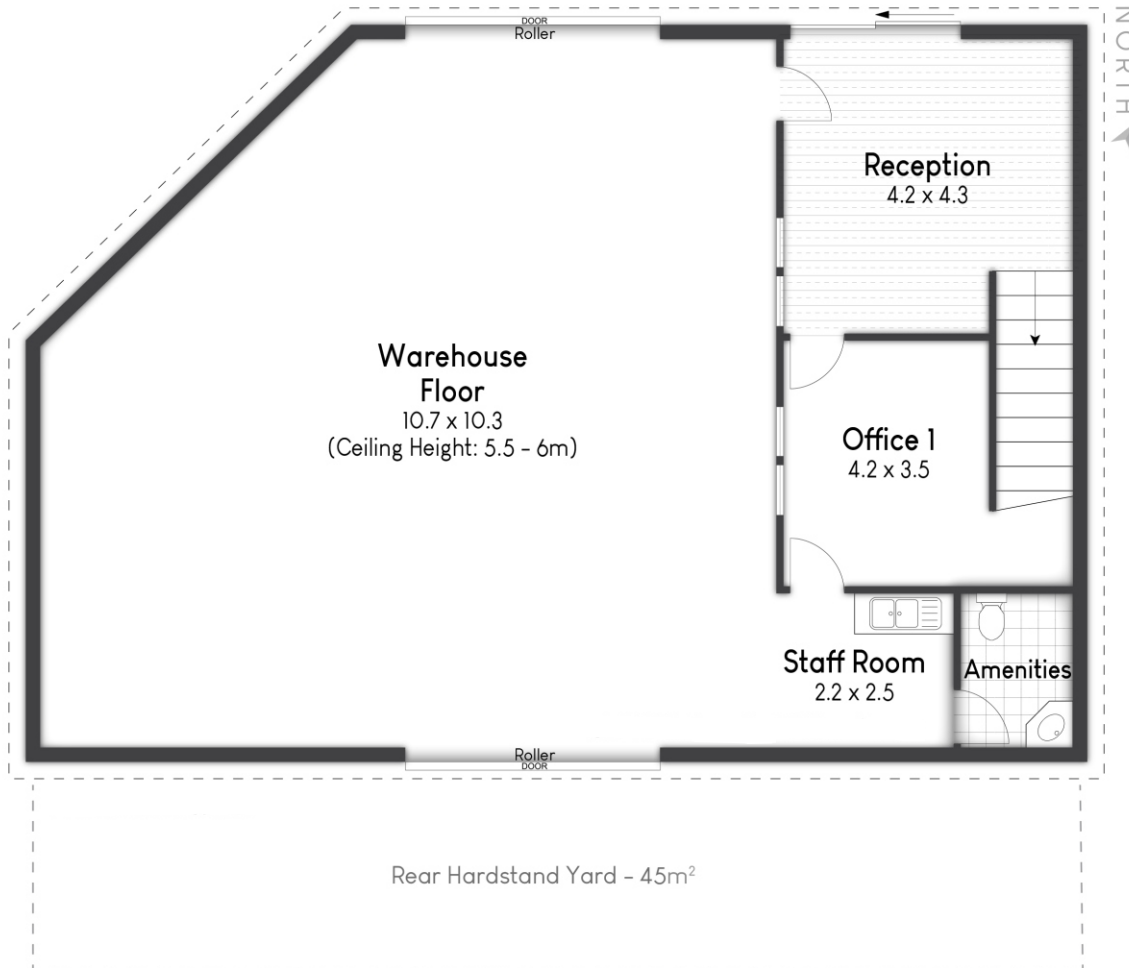

Lower Level - 147m<sup>2</sup>

Mezzanine - 41m<sup>2</sup>

6/12 Distribution Ave,  
Molendinar

Wayne Robbie  
0419 772 867

2 Kitchenettes

1 Bathroom

3 Parking

Internal: 188 m<sup>2</sup>

Rear Yard: 45 m<sup>2</sup>