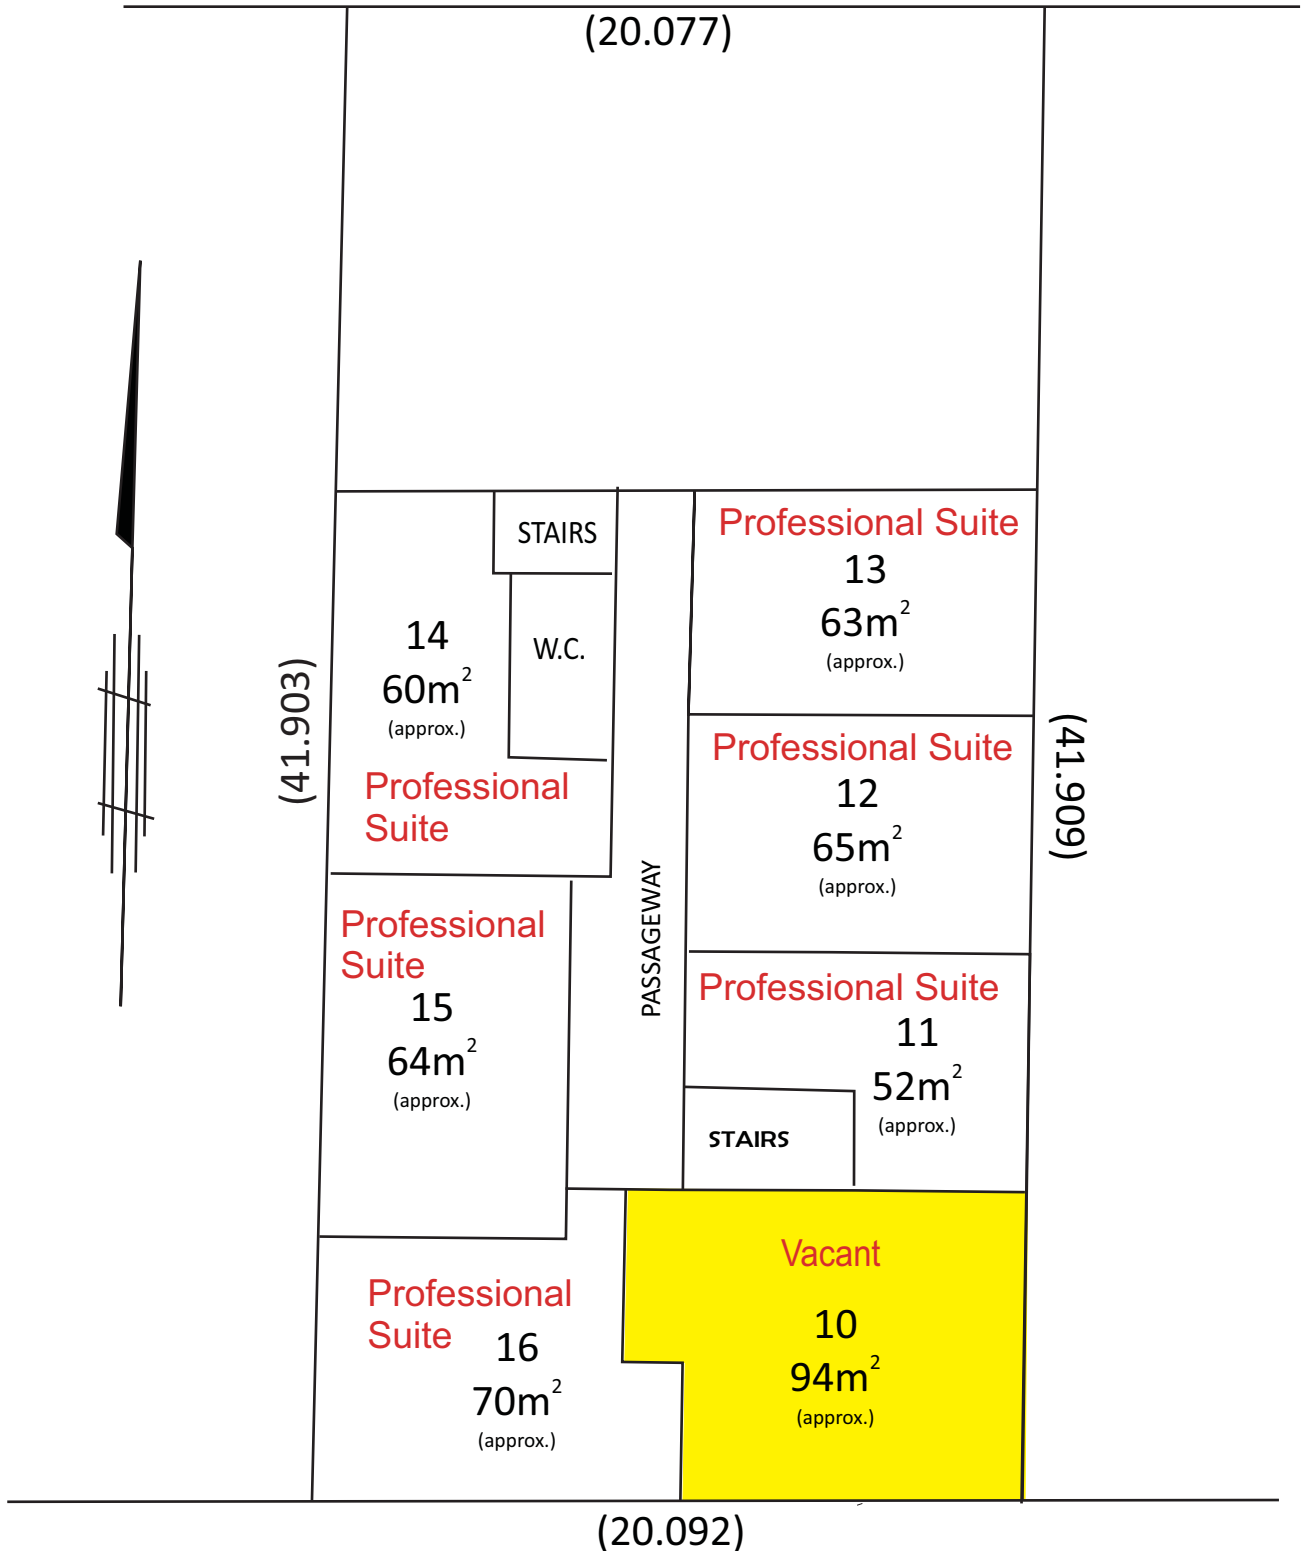

THE FIRST FLOOR OF A BUILDING ERECTED ON  
LOT 443 ON PLAN WD 5588  
PARISH OF NERANG, COUNTY OF WARD

BARRANBALI STREET

THOMAS DRIVE