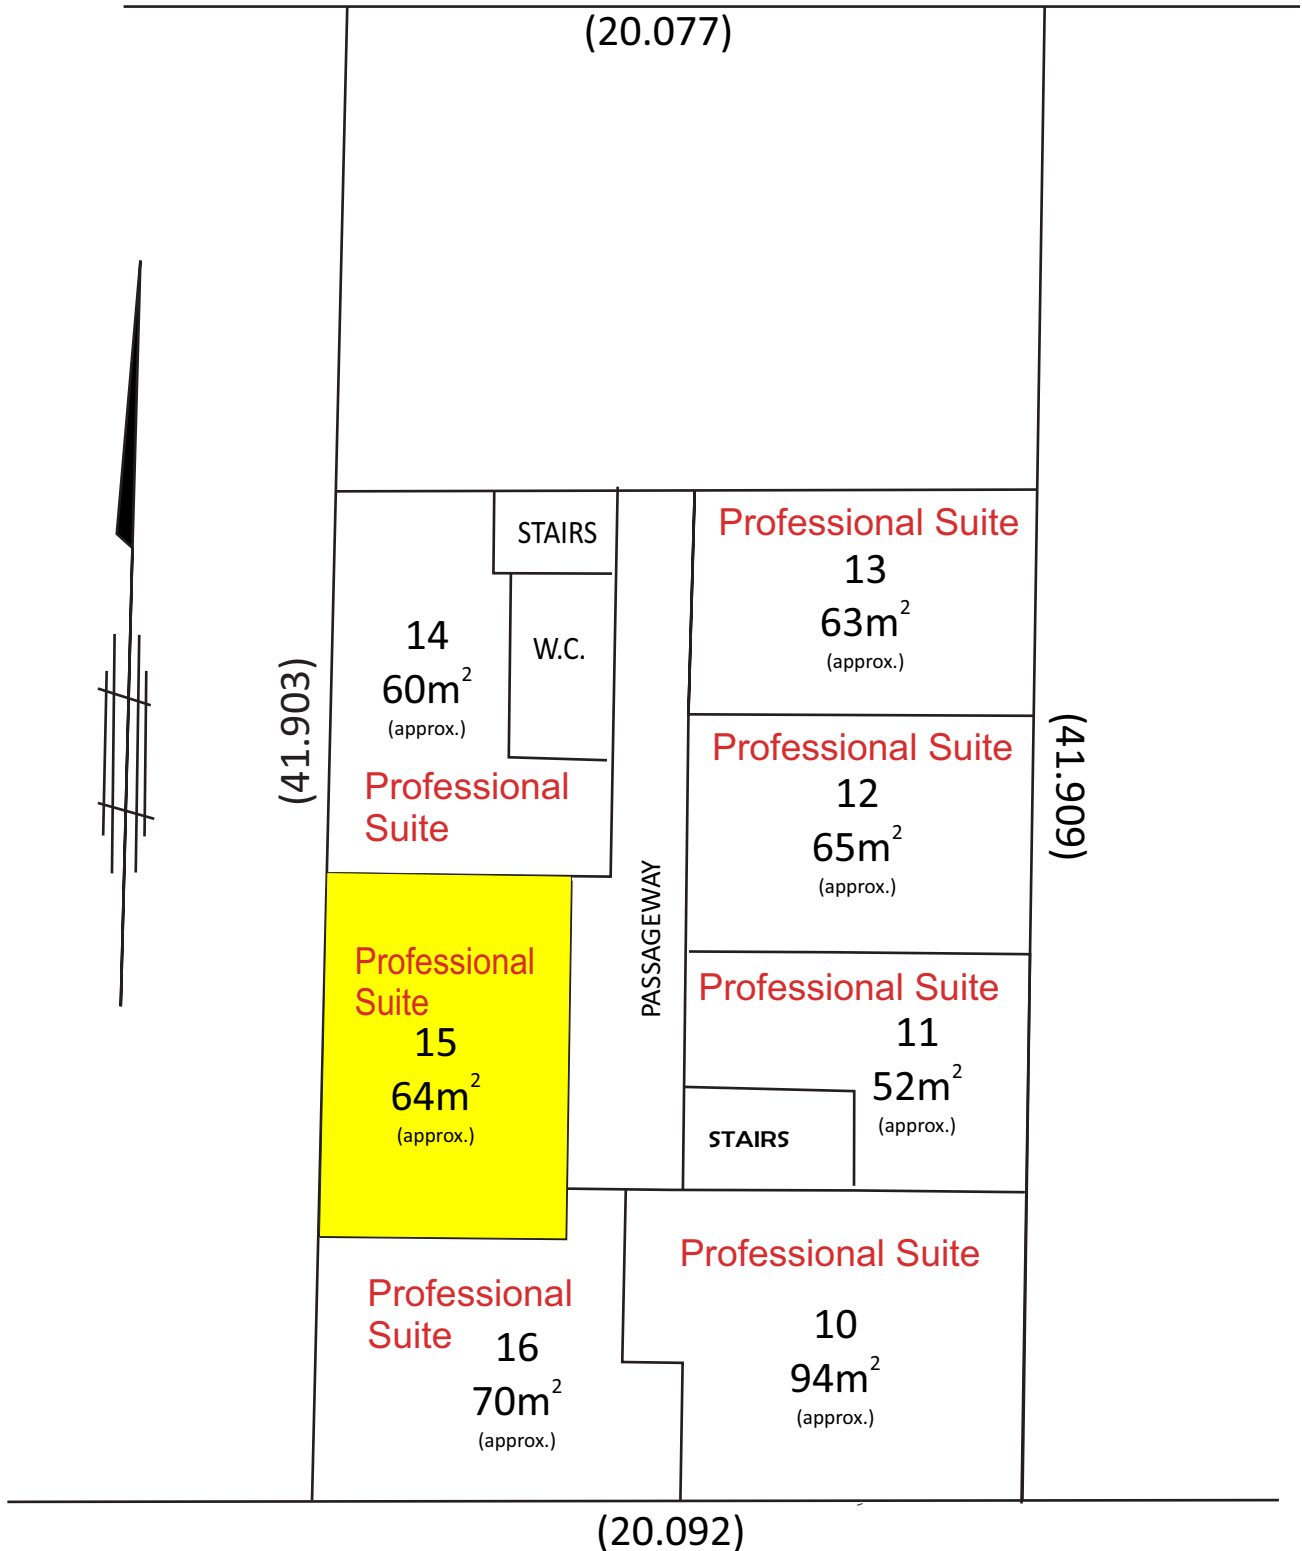

THE FIRST FLOOR OF A BUILDING ERECTED ON
LOT 443 ON PLAN WD 5588
PARISH OF NERANG, COUNTY OF WARD

BARRANBALI STREET

THOMAS DRIVE